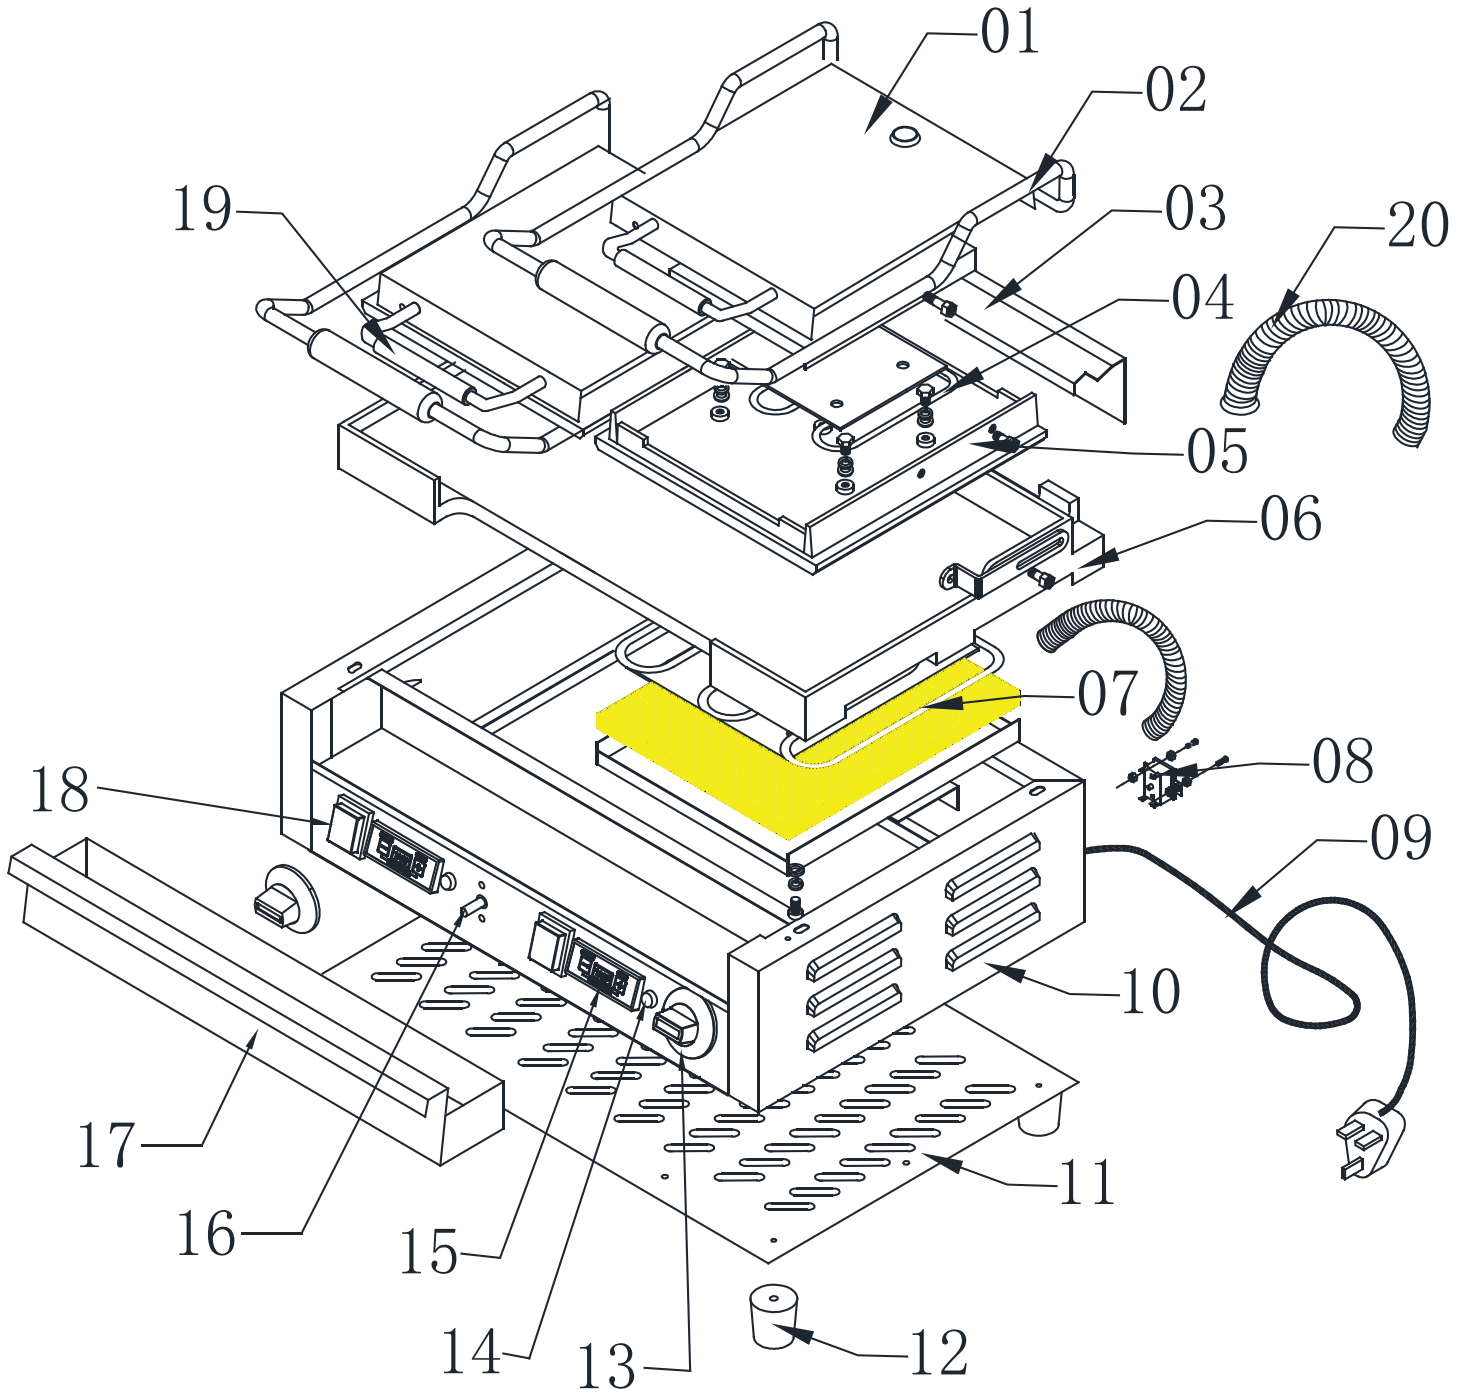

Parts Breakdown

Model PG-CN-0711-FT 42913

Parts Breakdown

Model PG-CN-0711-FT 42913

Item No.	Description	Position	Item No.	Description	Position	Item No.	Description	Position
AJ451	Lid for 42913	01	AJ458	Thermo Cut Out for 42913	08	AJ465	Timer for 42913	15
AJ452	Big Handle for 42913	02	AJ459	Plug and Lead for 42913	09	AJ466	Thermostat for 42913	16
AJ453	Rear Cover for 42913	03	AJ460	Body for 42913	10	AJ467	Oil Tray for 42913	17
AJ454	Top Element for 42913	04	AJ461	Bottom for 42913	11	AJ468	On/Off Switch for 42913	18
AJ455	Top Cast Iron for 42913	05	AJ462	Foot for 42913	12	AJ469	Small Handle for 42913	19
AJ456	Bottom Cast Iron for 42913	06	AJ463	Dial for 42913	13	AJ470	Spring for 42913	20
AJ457	Bottom Element for 42913	07	AJ464	Indicator Light for 42913	14			